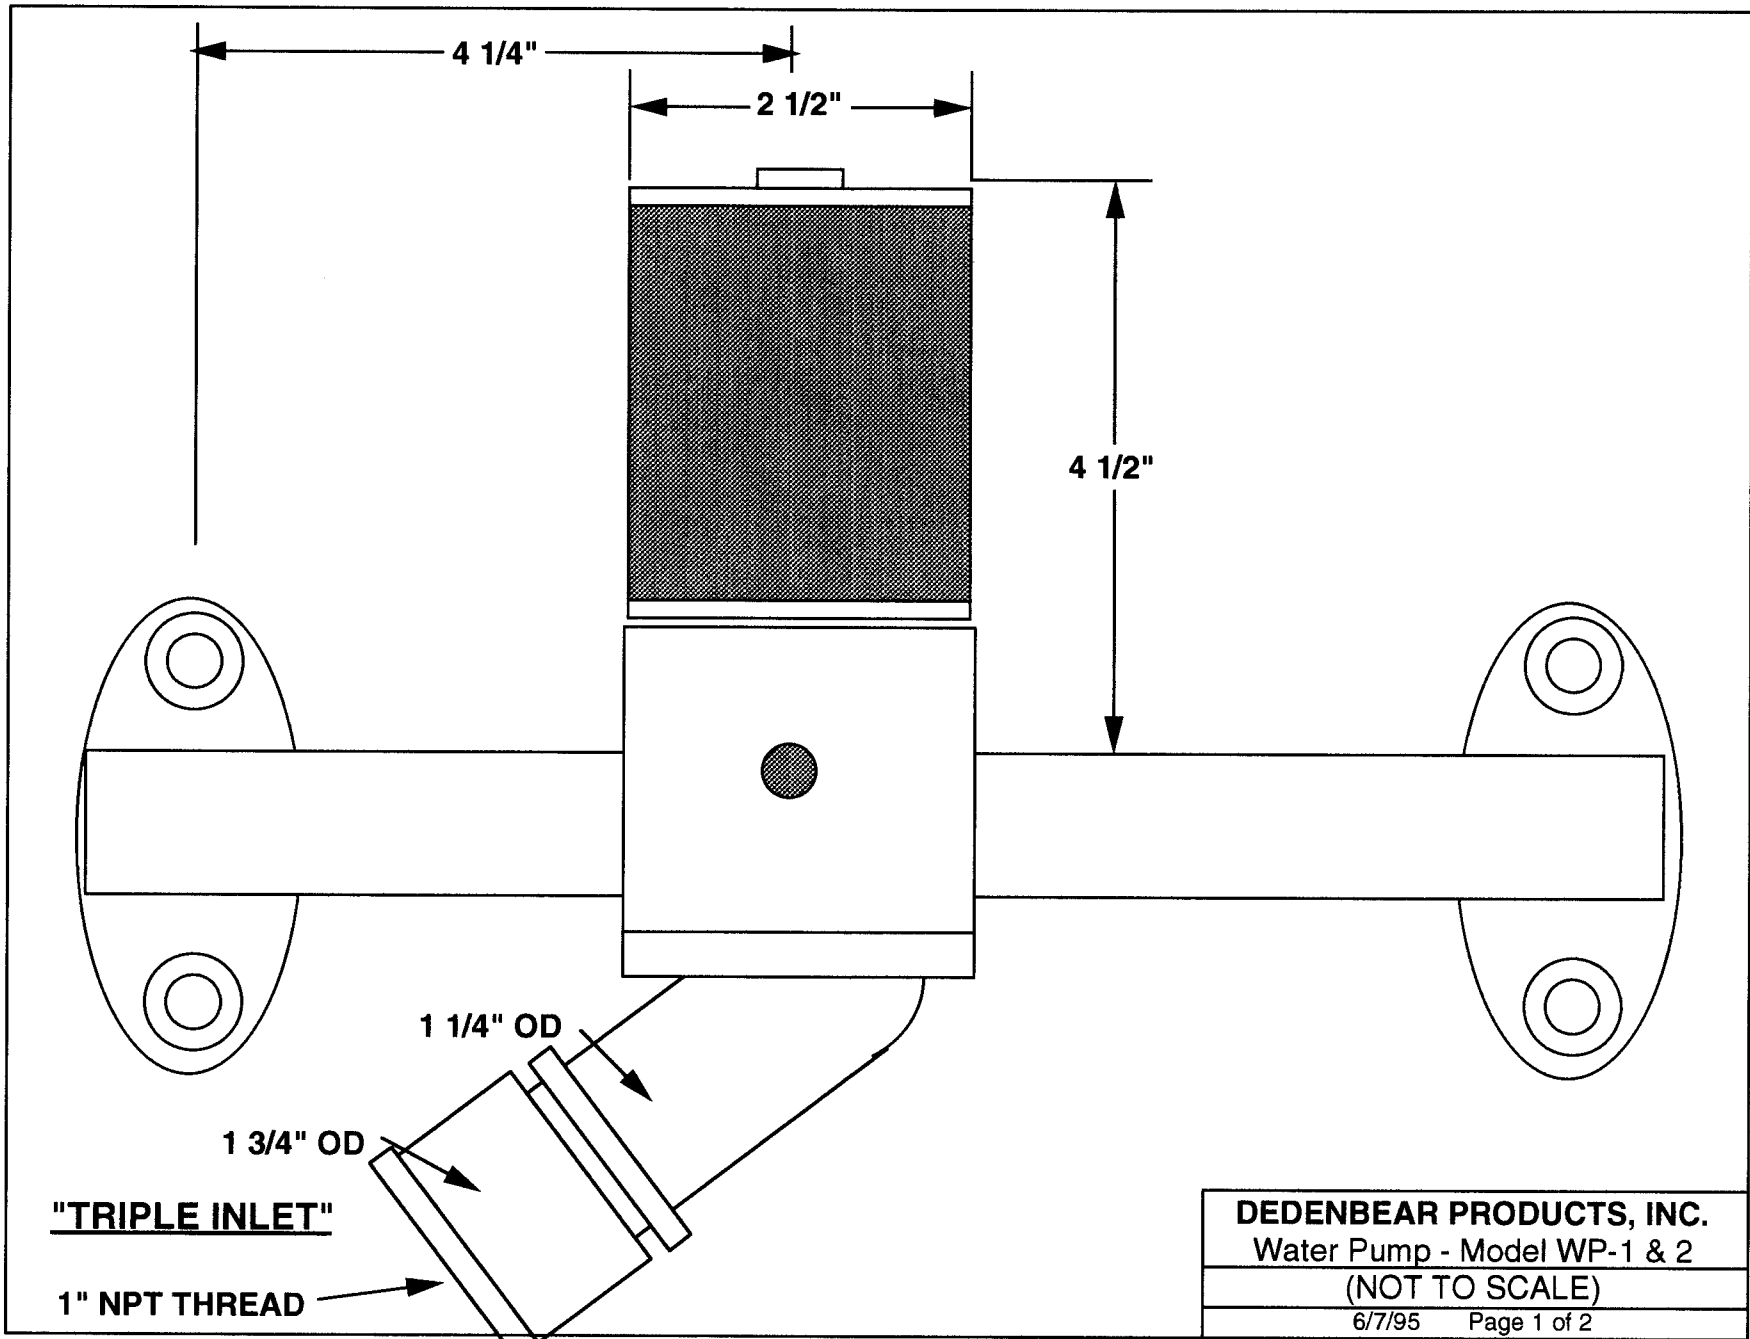

Bleed Valve

**DEDENBEAR PRODUCTS, INC.**

Water Pump - Model WP-1 & 2

(NOT TO SCALE)

6/7/95 Page 2 of 2

**ALL SIZES ARE APPROXIMATE**

ALL SIZES ARE APPROXIMATE